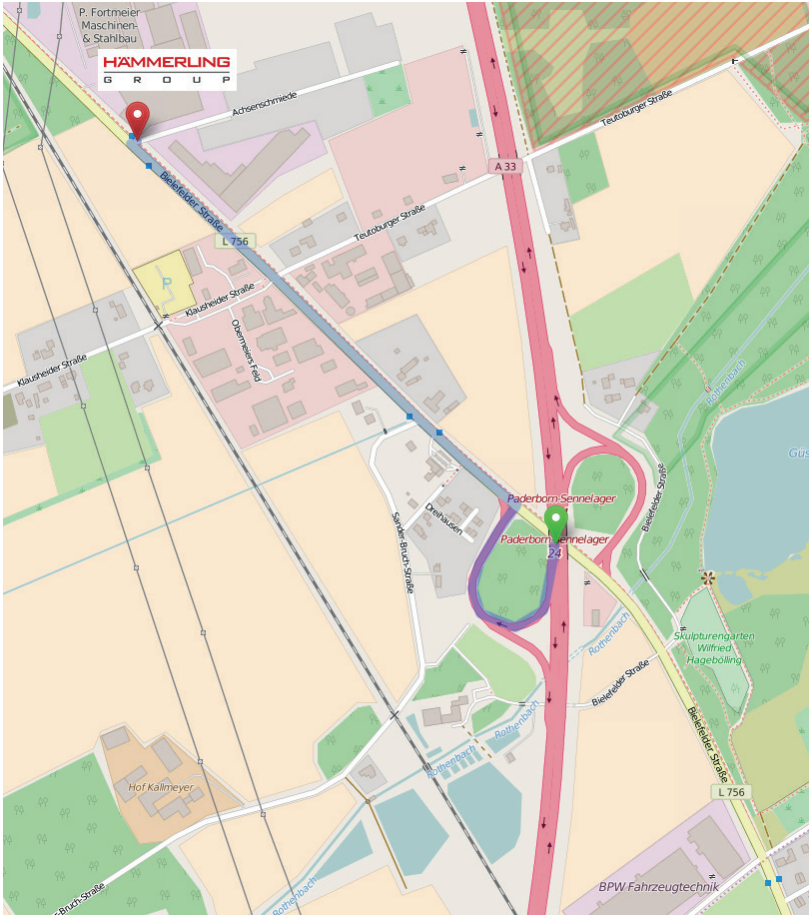

## Directions to the Hämmerling Group GmbH

### By car

**Coming via the motorway A33**  
A33 exit Paderborn Sennelager (24)  
Bielefelder Str. turn right/left in direction to Hövelhof  
After approx. 1 km turn right into Achsenschmiede

### Paderborn central station

bus R20, direction Hövelhof, cemetery

stop: bus stop Pb-Sennelager, Peitz, line R20: the bus continues as line 421 to Riege/Espeln

bus stop PB-Sennelager, Peitz -> bus stop is right opposite the main building

### Pb-Schl.Neuhaus, Hatzfelder Pl

bus R20, in direction to Hövelhof, cemetery

stop: bus stop Pb-Sennelager, Peitz, line R20: the bus continues as line 421 in direction to Riege/Espeln

bus stop Pb-Sennelager, Peitz -> the bus stop is right opposite the main building